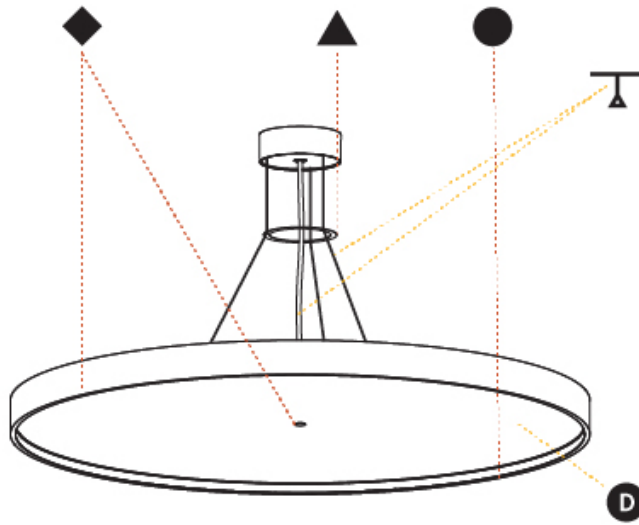

SIGN DIVA KORONA SUSPENSION

A300016-

PROJECT

TYPE

SPECIFIER

QUANTITY

DATE

A