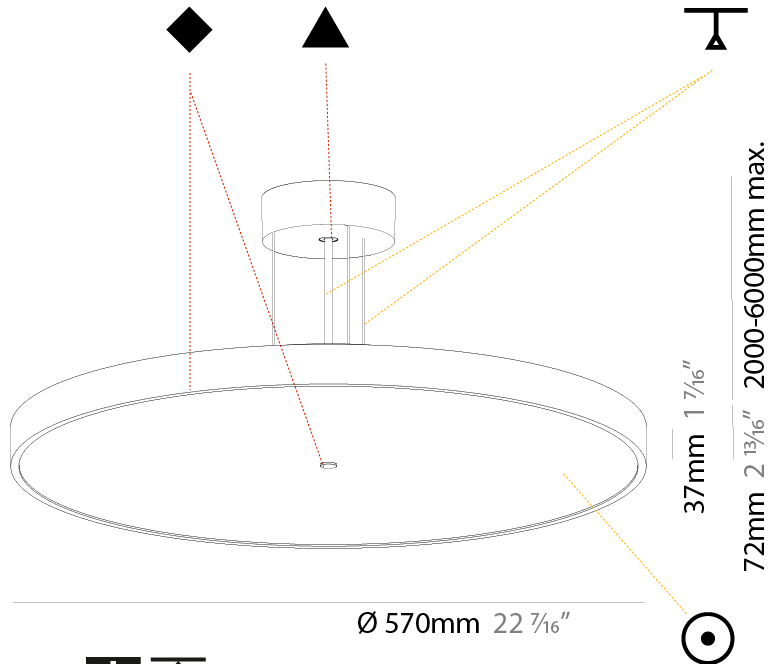

GENERAL

Series: Sign Diva
Subseries: Sign Diva
Brand: Prolicht
Division: Architectural
Mounting Type: Suspension
Mounting Location: Ceiling
Subcategory: Pendant

PHYSICAL

Shape: Round
Diameter (mm): 570
Diameter (in): 22 7/16
Height (mm): 72
Height (in): 2 13/16
Max. Overall Height (mm): 6072
Max. Overall Height (in): 239 1/16
Light Distribution: Direct
Weight (kg): 7.802
Weight (lbs): 17.2
Diffuser: PMMA - Opal / Micro-Prism / Sparkling Secret / Vintage Industrial with Shine Ring
Fixture Finish: SSR / BKV / CWI / CRY / HAB / UFT / ITA / RUA / FTG / MYG / LOD / PUS / FRO / FUP / KIA / POP / BLS / SPG / MEY / GOH / GUM / CHC / COM / ABZ / JAG / OBR / MOS / ROR
Fixture Material: Extruded Aluminum / Steel
Cable Details: 2000mm or 6000mm Transparent Cable

ELECTRICAL

Lamp Type: LED (Zhaga Standard)
Input Wattage (W): 58.3
Total Output Wattage (W): 53
Dimming: Tri-Mode (Non-Dimming and Phase Dimming (120Vac only) and 0-10V Dimming)
Driver Included: Yes
Driver Location: Integrated
Driver Type: Constant Current - Universal
Driver Class: Class 2
Input Voltage (V): 120 - 277
Constant Current (MA): 350

LED

Color Temperature (°K): 2700 / 3000 / 3500 / 4000
Max. Delivered Lumen (lm): 5060 / 6120 / 6233 / 6360
CRI: >90 CRI
Lamp Life (hrs): 50000

OPTICAL

RATINGS AND CERTIFICATIONS

Certified By: Certified for North American Standards
IP rating: IP20