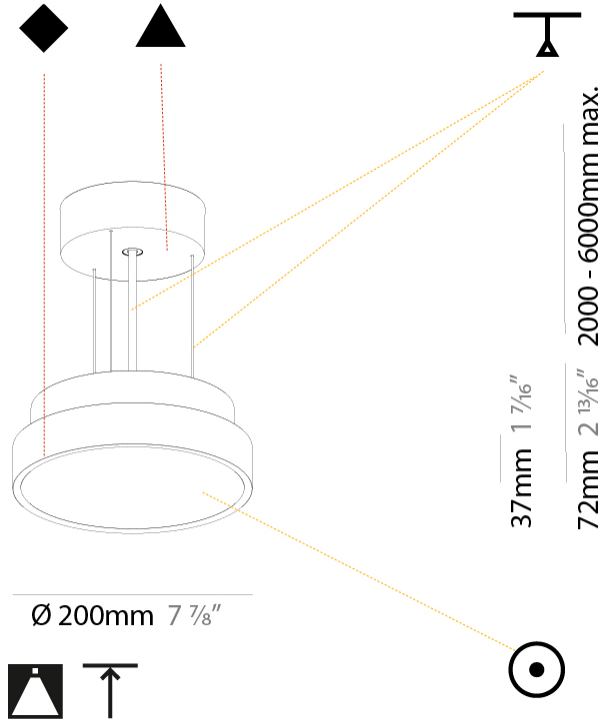

GENERAL

Series: Sign Diva
Subseries: Sign Diva
Brand: Prolicht
Division: Architectural
Mounting Type: Suspension
Mounting Location: Ceiling
Subcategory: Pendant

PHYSICAL

Shape: Round
Diameter (mm): 200
Diameter (in): 7 7/8
Height (mm): 72
Height (in): 2 13/16
Max. Overall Height (mm): 2072
Max. Overall Height (in): 81 9/16
Light Distribution: Direct
Weight (kg): 1.732
Weight (lbs): 3.818

Diffuser: PMMA - Opal / Micro-Prism / Sparkling Secret / Vintage Industrial with Shine Ring

Fixture Finish: SSR / BKV / CWI / CRY / HAB / UFT / ITA / RUA / FTG / MYG / LOD / PUS / FRO / FUP / KIA / POP / BLS / SPG / MEY / GOH / GUM / CHC / COM / ABZ / JAG / OBR / MOS / ROR

Fixture Material: Extruded Aluminum / Steel

Cable Details: 2000mm or 6000mm Transparent Cable

ELECTRICAL

Lamp Type: LED (Zhaga Standard)
Input Wattage (W): 12.1
Total Output Wattage (W): 11
Dimming: Tri-Mode (Non-Dimming and Phase Dimming (120Vac only) and 0-10V Dimming)
Driver Included: Yes
Driver Location: Integrated
Driver Type: Constant Current - Universal
Driver Class: Class 2
Input Voltage (V): 120 - 277
Constant Current (MA): 350

LED

Color Temperature (°K): 2700 / 3000 / 3500 / 4000
Max. Delivered Lumen (lm): 776 / 970 / 980 / 1000
CRI: >90 CRI
Lamp Life (hrs): 50000

OPTICAL

RATINGS AND CERTIFICATIONS

Certified By: Certified for North American Standards
IP rating: IP20